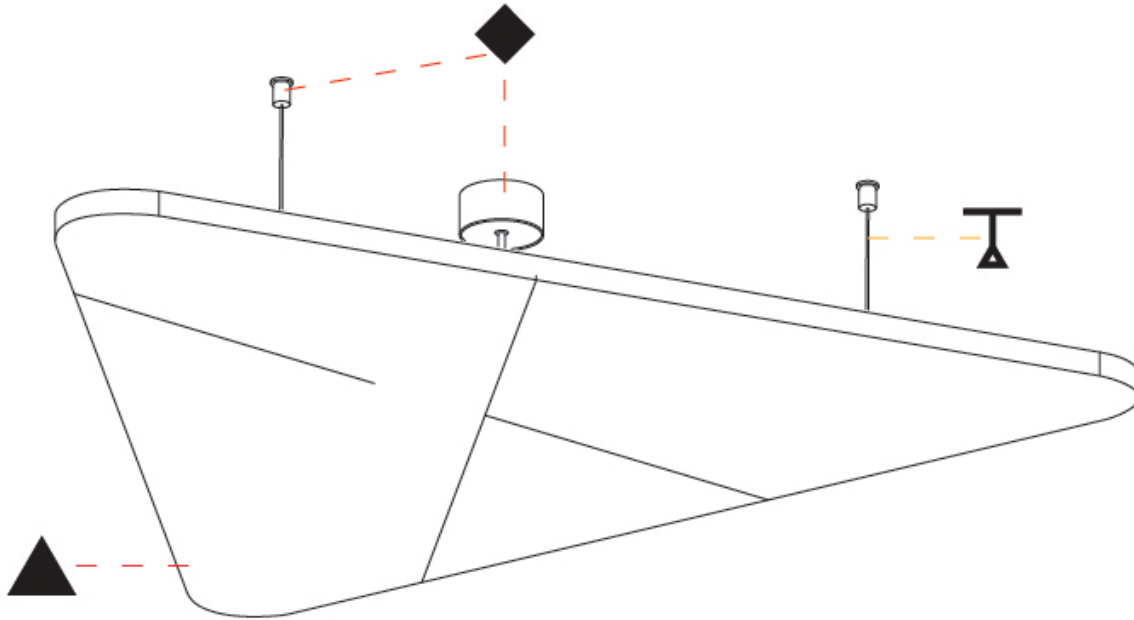

VICTORY ACOUSTIC LIGHT PANEL SUSPENSION

A300749-

PROJECT	_____
TYPE	_____
SPECIFIER	_____
QUANTITY	_____
DATE	_____